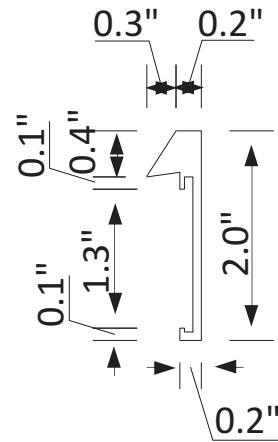

INSTALLATION SPECIFICATION

Model No.:	803120-MIR-BB
Finish:	Brushed black
Mount type:	Wall-mounted
Orientation:	Vertical
Material:	Aluminum
Storage included:	No
Overall size:	19.7"W x 36.0"D x 2.0"H
Net weight:	13.0 lbs
Lens material:	5mm lens

Miajadas

20"

Bathroom Mirror

All measurements are approximate. Measurements may vary +/- 1/2

Aluminum section