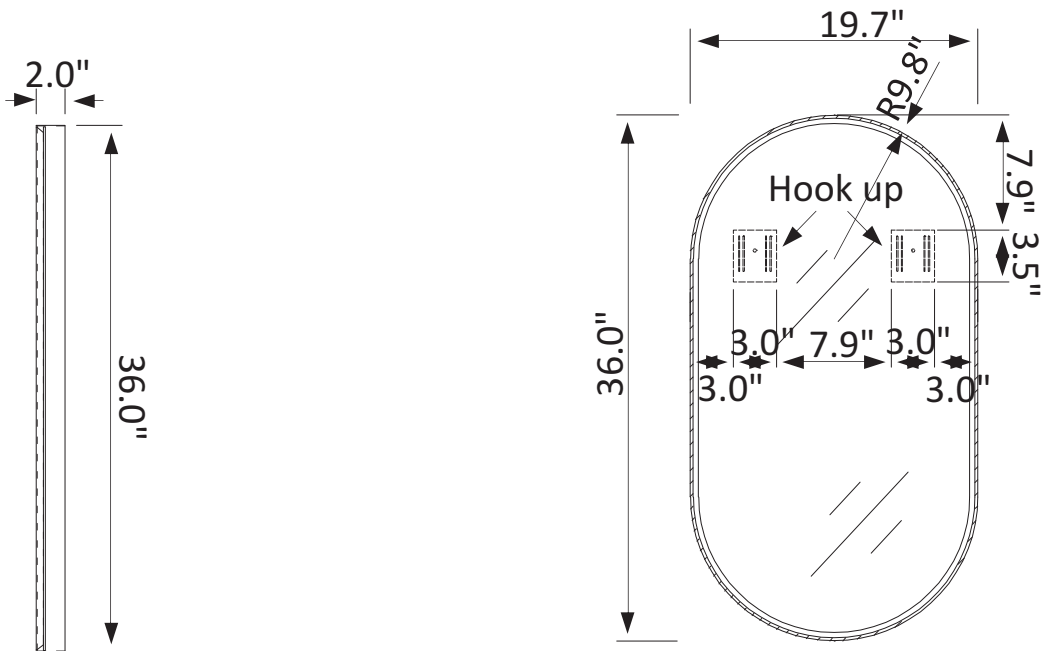

INSTALLATION SPECIFICATION

Model No.:	803120-MIR-BB
Finish:	Brushed black
Mount type:	Wall-mounted
Orientation:	Vertical
Material:	Aluminum
Storage included:	No
Overall size:	19.7"W x 36.0"D x 2.0"H
Net weight:	13.0 lbs
Lens material:	5mm lens

Miajadas

20"

Bathroom Mirror

All measurements are approximate. Measurements may vary +/- 1/2

Aluminum section